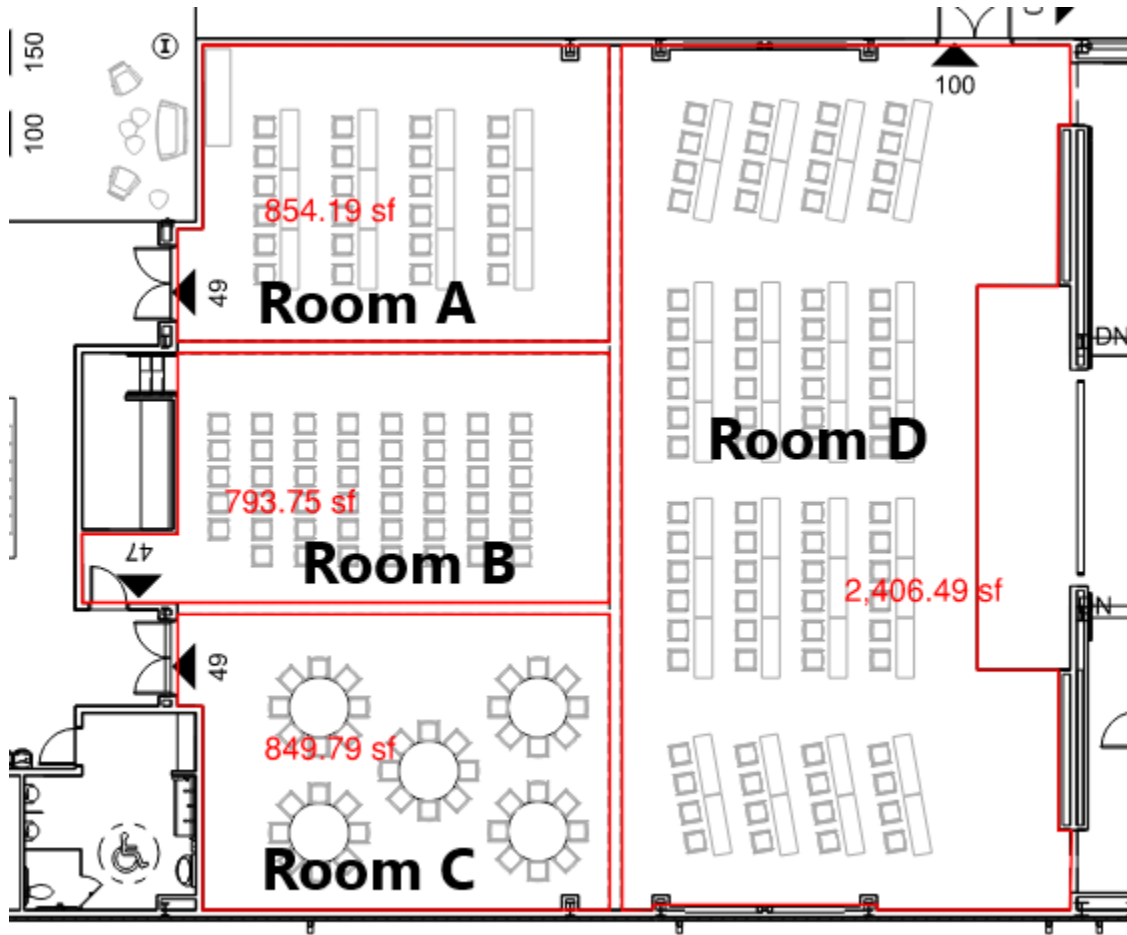

Community Hall Layout & Capacity

Room Name	Capacity
A/B/C	49
A&B or B&C	100
A-C	150
D	211
A-D, Full Hall	411